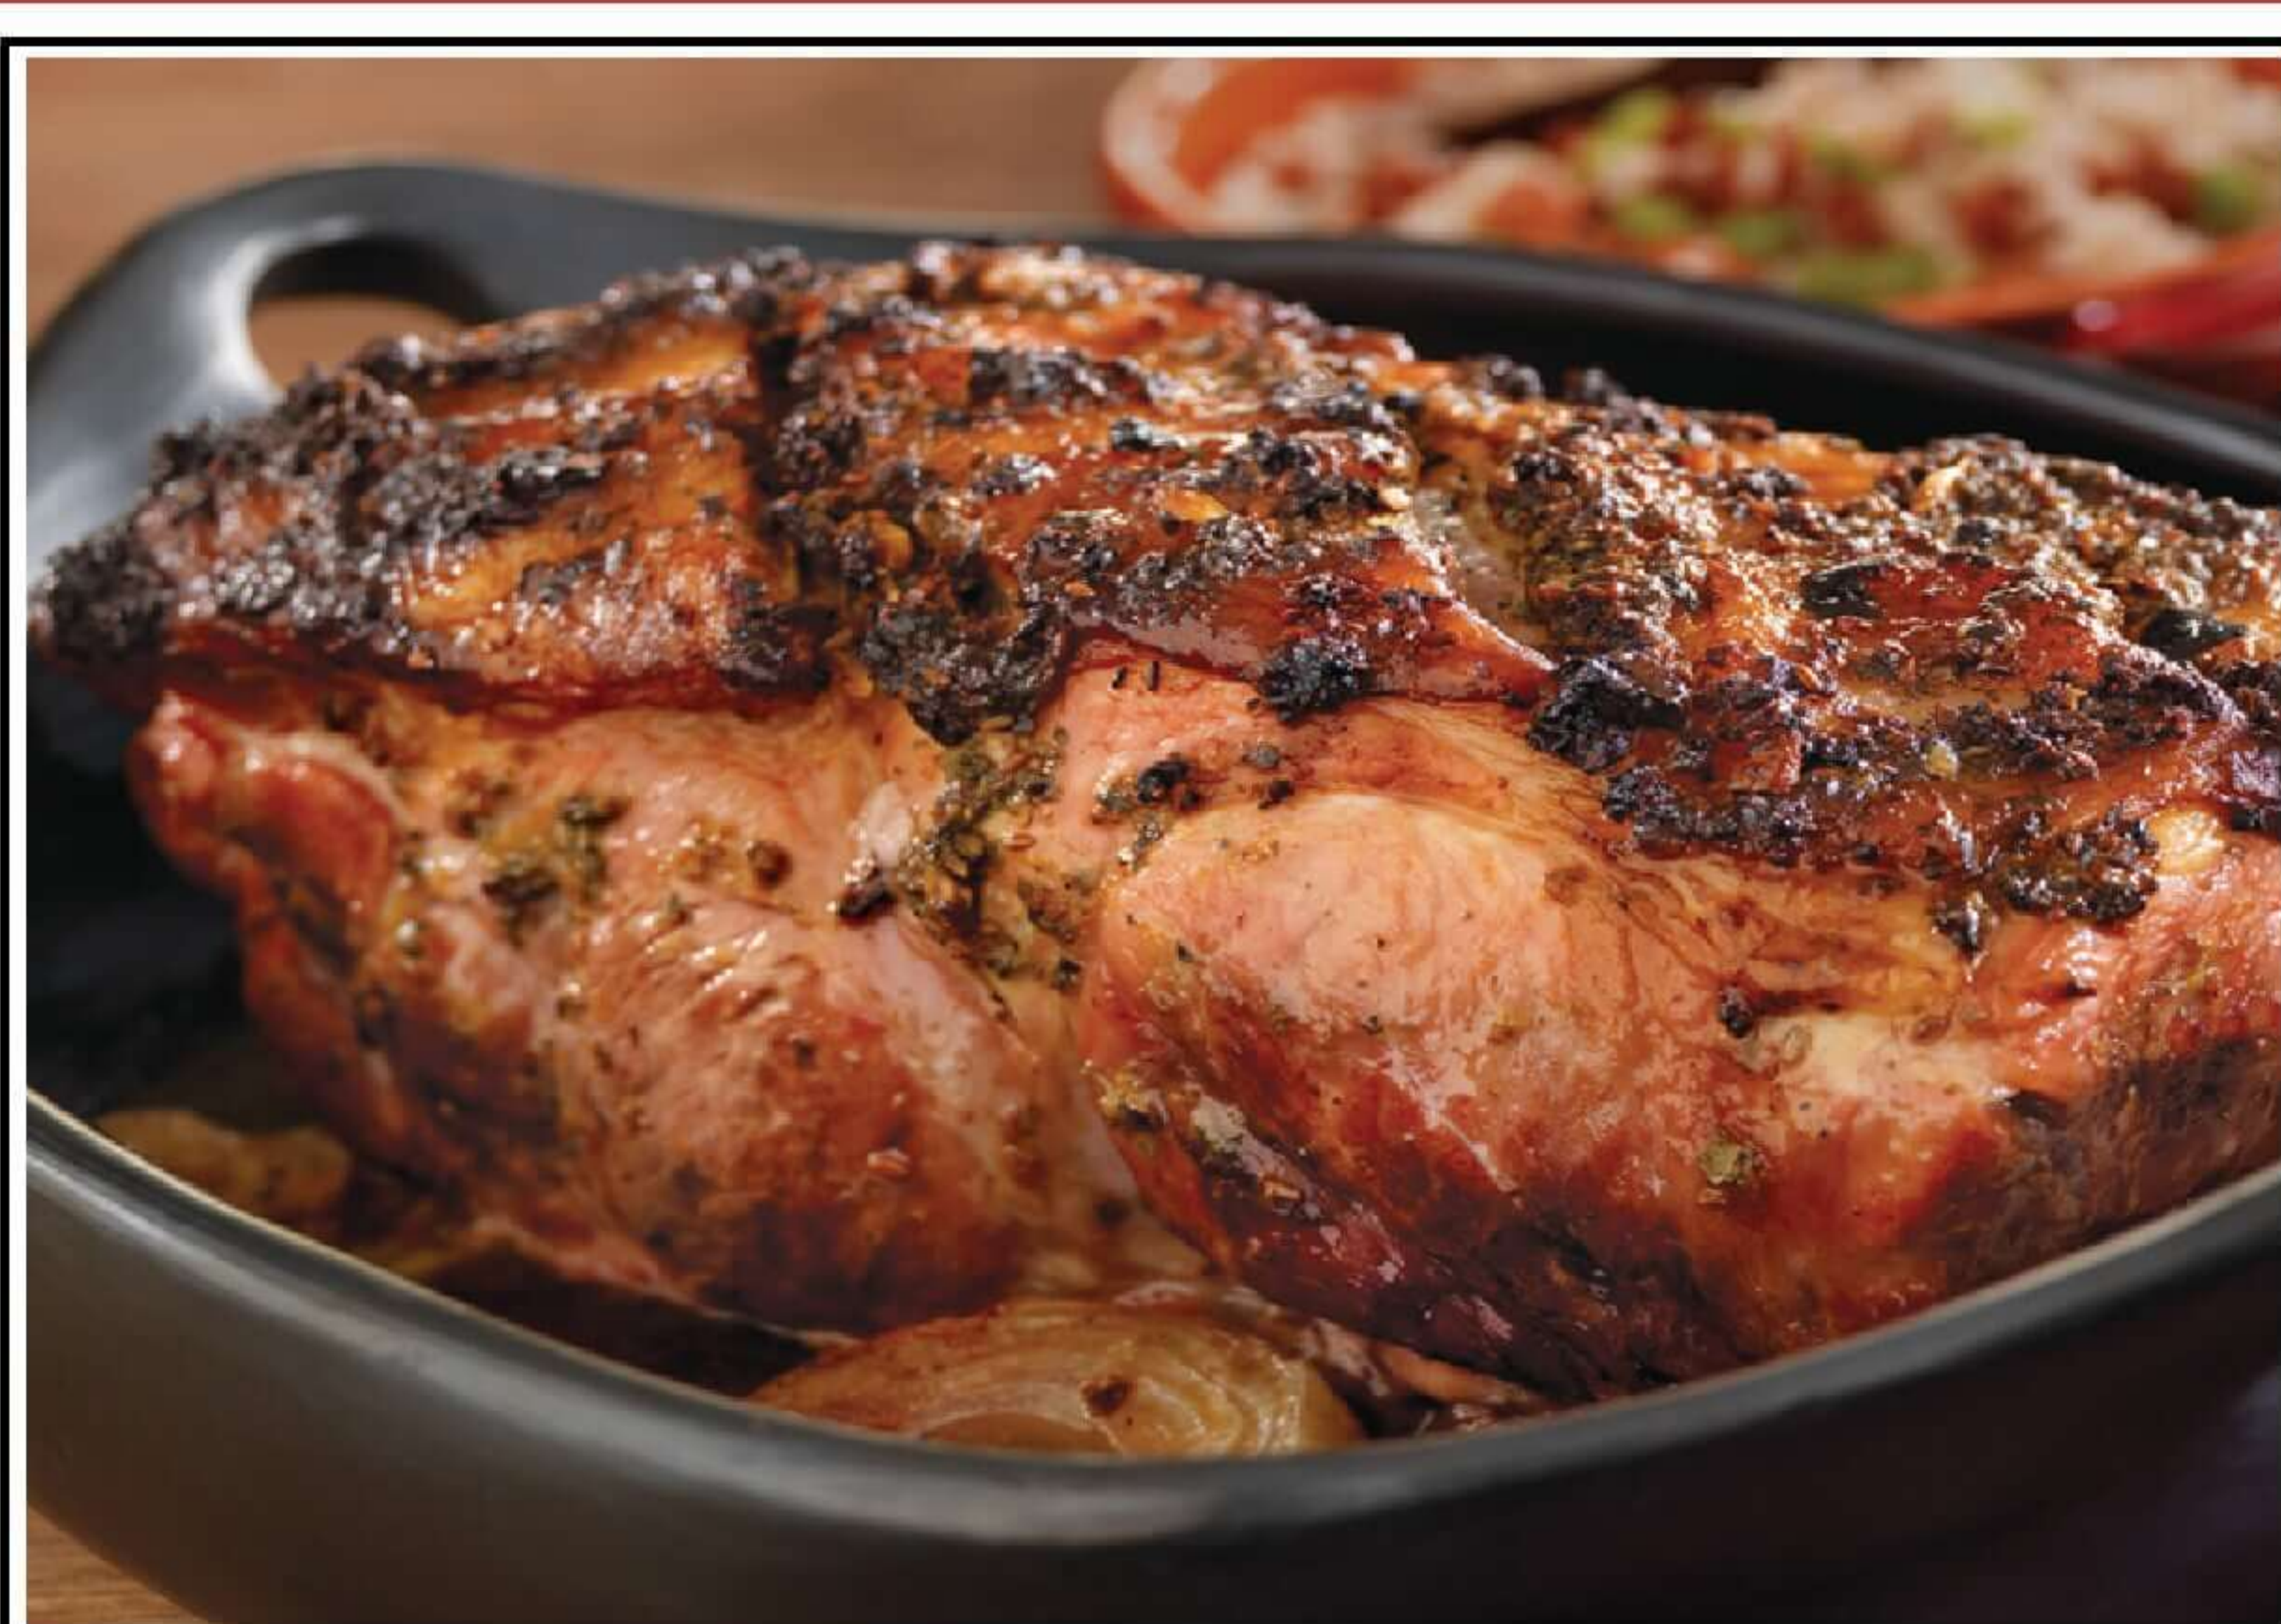

Fresh
**Boston
Butt
Pork Roast**

The Best
All Natural Pork!

1.99
lb.

save $2.80 lb.