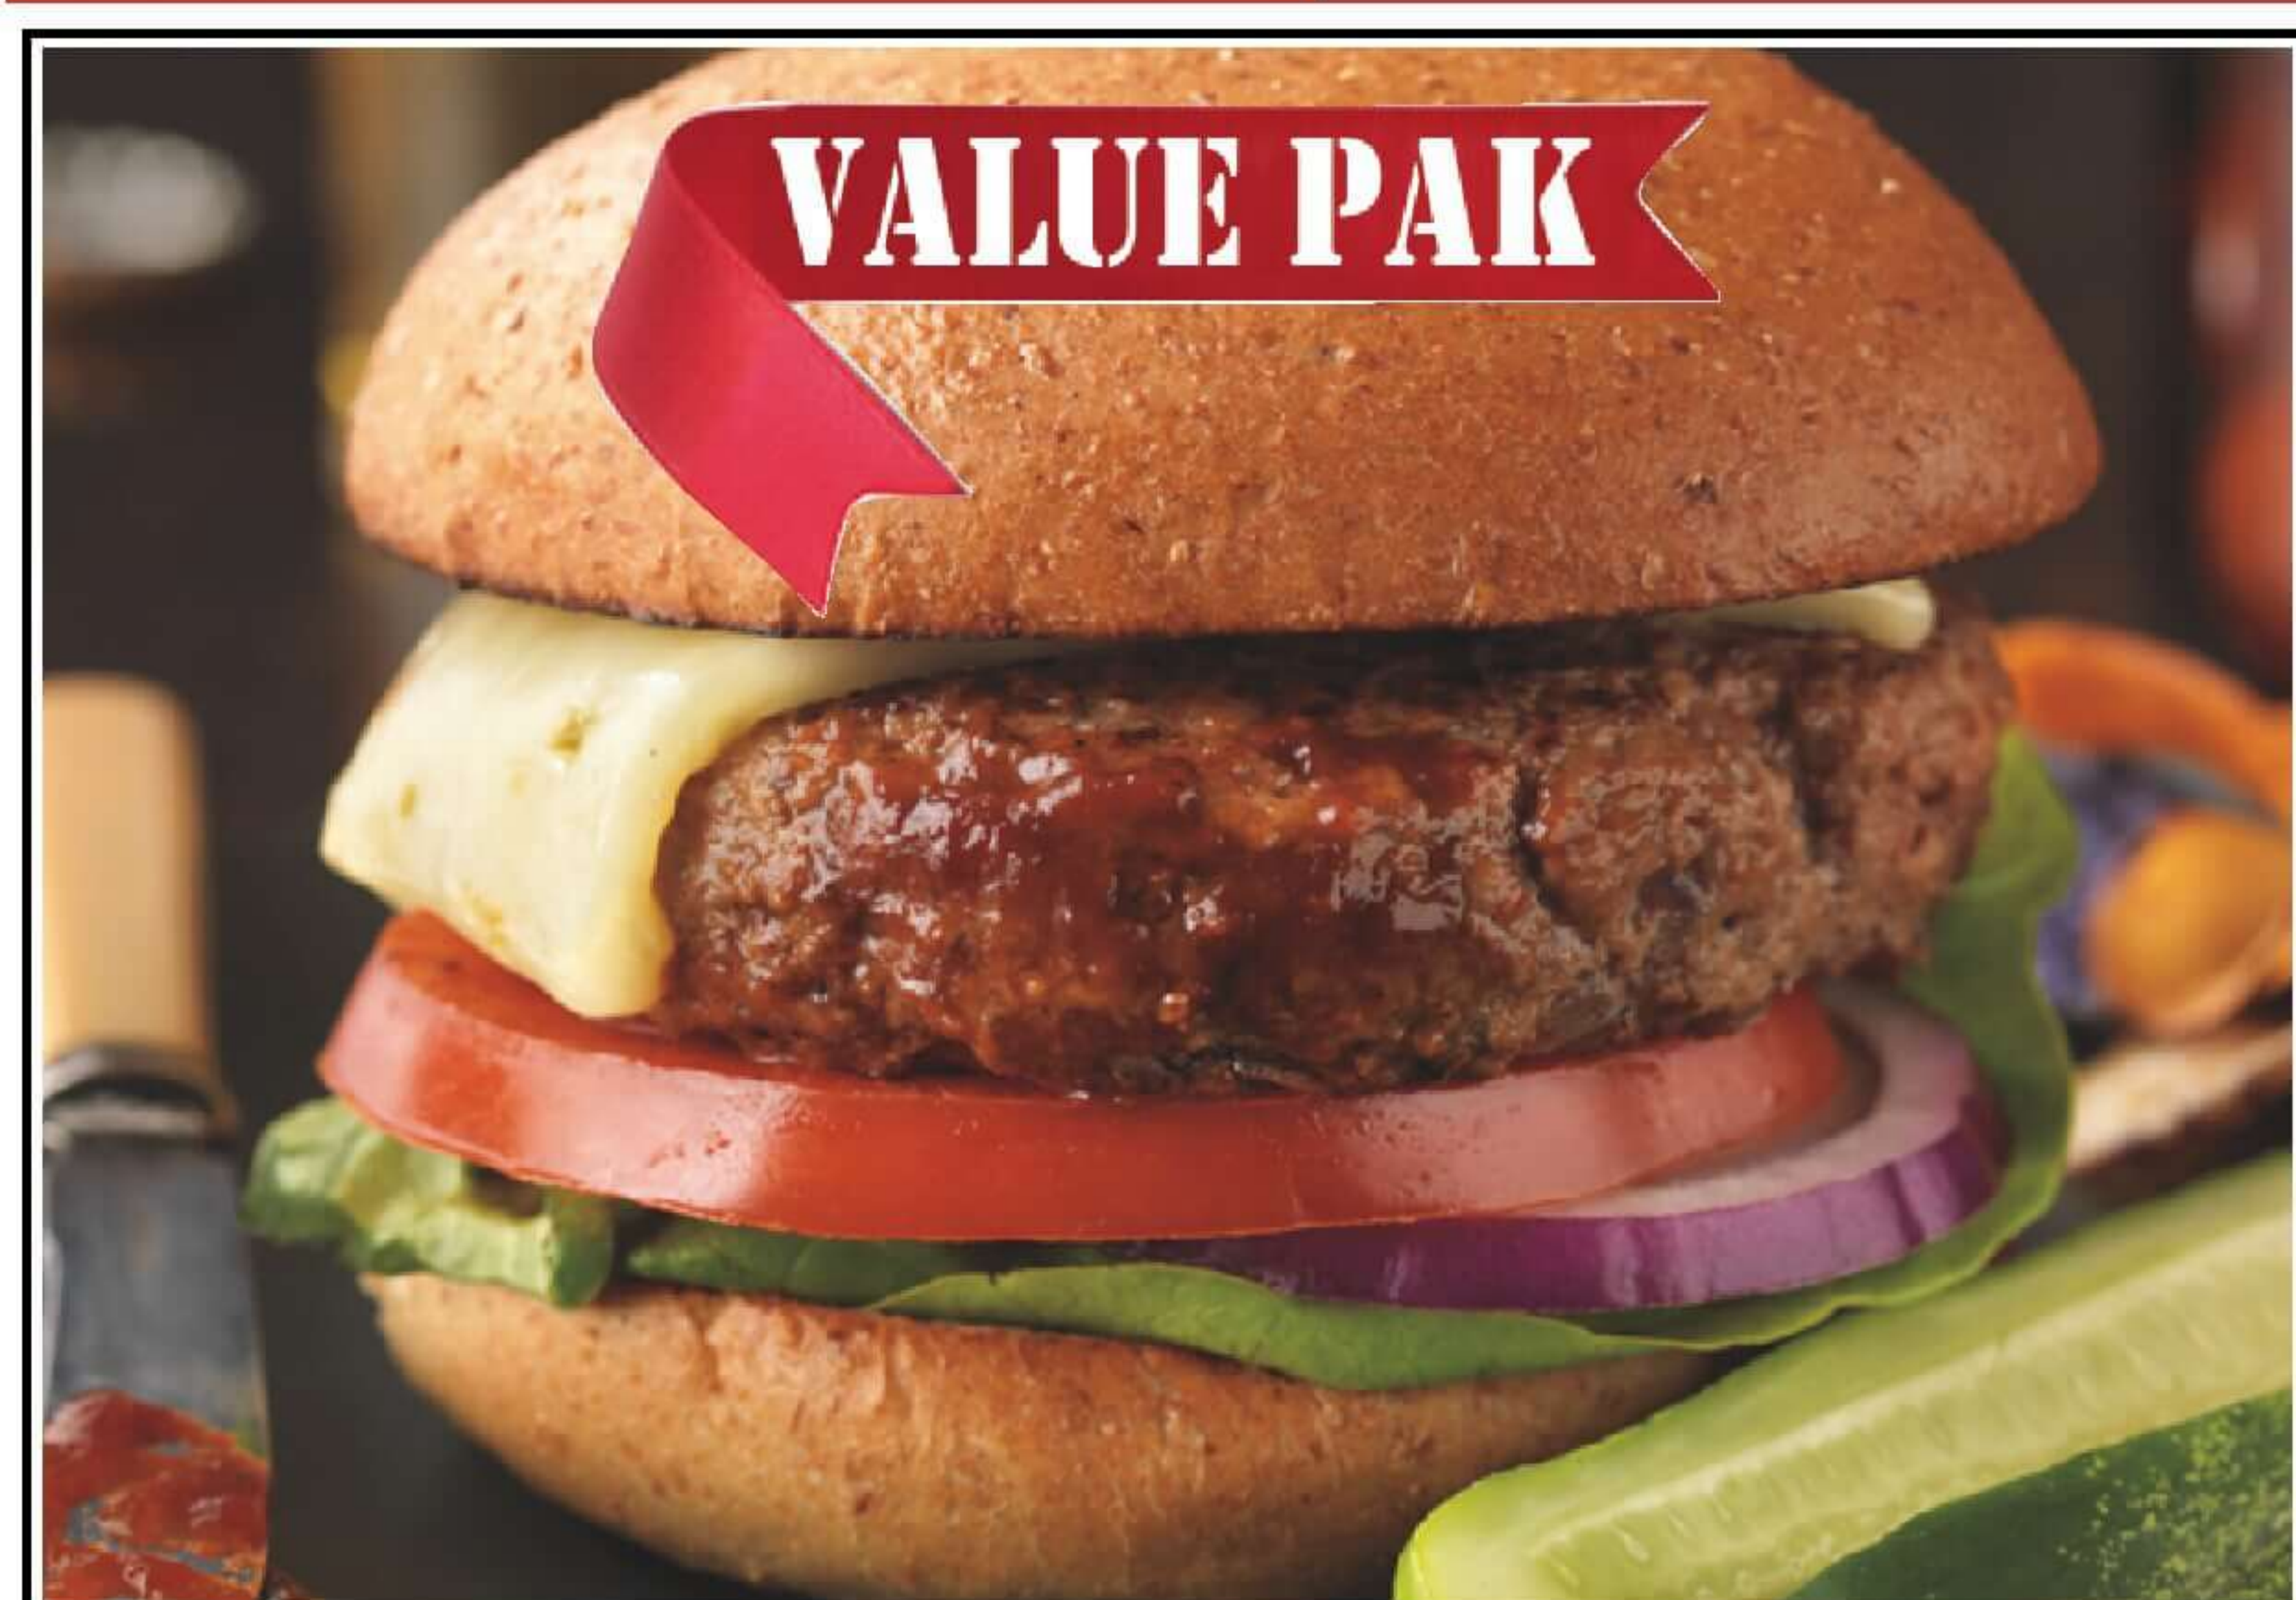

AD PRICES START WED., FEB. 21. GOOD THRU TUES., FEB. 27

VALUE PAK - Our Own
**81% Lean
Ground
Beef**

Pkgs. of 3-Lbs. or More
(Smaller Size Pkgs. \$4.19 lb.)

3.99
lb.

save \$1.00 lb.

Fresh
**Boston
Butt
Pork Roast**